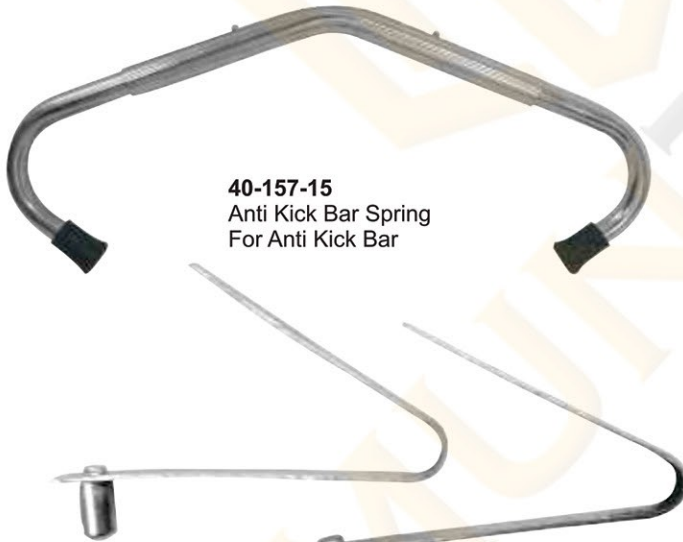

40-153-11

40-153-14
O.B Handle S.S

40-154-14
Eye Hook S.S

MUNTAHA
SURGICAL

ANTI KICK INSTRUMENTS

40-155-15
Anti Kick Clamp

40-156-15
Anti Kick Clamp

40-157-15
Anti Kick Bar Spring
For Anti Kick Bar