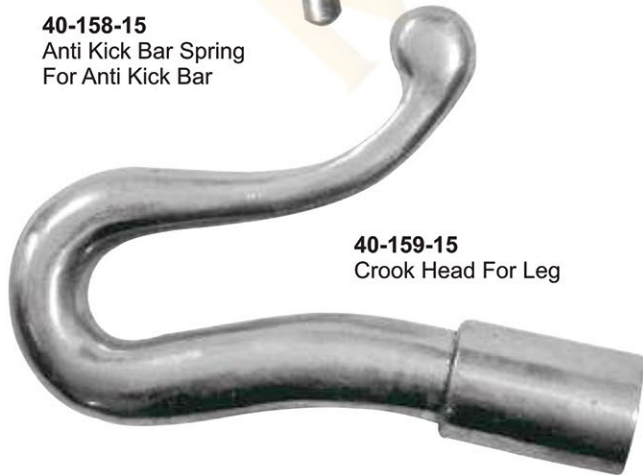

40-153-11

40-153-14
O.B Handle S.S

40-154-14
Eye Hook S.S

MUNTAHA
SURGICAL

ANTI KICK INSTRUMENTS

40-155-15
Anti Kick Clamp

40-156-15
Anti Kick Clamp

40-157-15
Anti Kick Bar Spring
For Anti Kick Bar

40-158-15
Anti Kick Bar Spring
For Anti Kick Bar

40-159-15
Crook Head For Leg

40-160-01

40-160-02

40-160-03

40-160-04

40-160-15
Sheep Cuff

40-161-15
shepherds Crook Neck Model
135cm