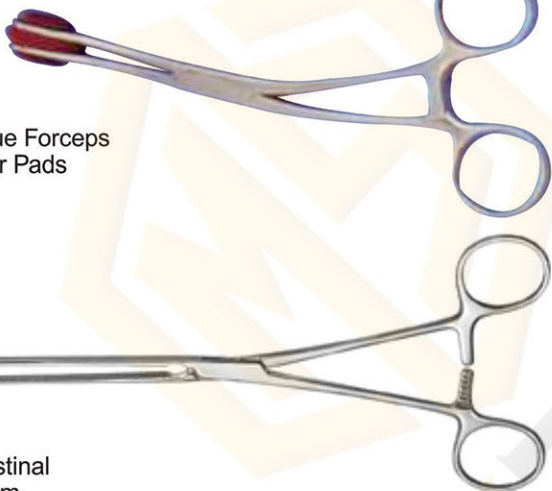

40-241-22
Olsen Hegar Needle
Holder Tungstene Jaws

40-242-22
Gynecological Instruments

40-242-22A
Polansky Vaginal Speculum
with 3 Blades Has butterfly screws
with two blades on top.

40-242-22B
Killian Vaginal Speculum
for Dogs Has set screw and
3 1/2" blades.

SURGICAL INSTRUMENTS

MUNTAHA
SURGICAL

40-243-23
Young Tongue Forceps
with Rubber Pads

40-244-23
Baby Tongue Forceps
with Rubber Pads

40-245-23
Doyen Intestinal
Clamp, 23cm

40-246-23
Crile-Wood
Needle Holder, 15cm