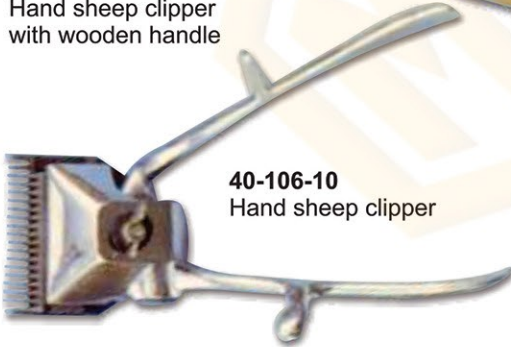

40-105-10
Hand sheep clipper
with wooden handle

40-106-10
Hand sheep clipper

40-107-10
Hand sheep clipper

40-107-10

40-107-10

40-110-10
Aluminium Mane Comb
with Wooden Handle

40-111-10
Aluminium
Mane Comb

40-112-10
Aluminium
Mane Comb