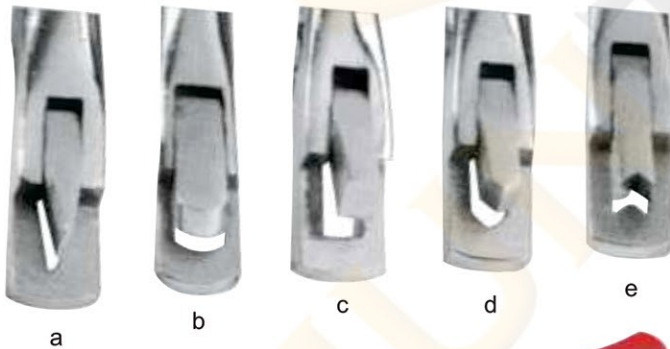

40-135-12
Wire Handle

40-136-12
Wire Handle

EAR NOTCHER

40-145-13
Ear Notcher - A-type

40-140-14

40-140-13
Ear Notcher S.S
Design in the Center
of the ear

40-146-14
Tattooing Forceps
(A)

40-147-14
Tattooing Forceps
(B)

40-143-13
Tag Applicator Plier

40-148-14
Tattooing Forceps
(C), (D)

40-144-13
Ear Notcher
with lock

EAR NOTCHER

MUNTAHA
SURGICAL

40-149-14
Tattooing Forceps
(E)

40-150-10

40-150-11