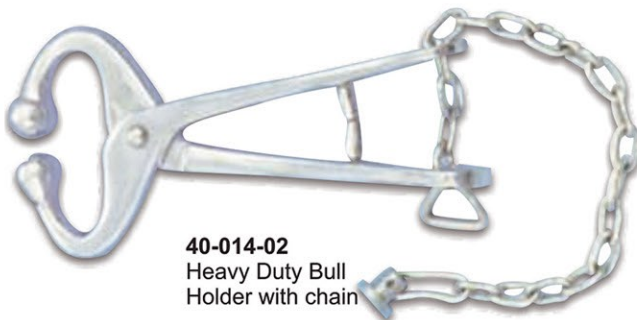

DD-003
Bloodless Castrator
23cm
(for Lambs and Rabbit)

DD-003-PH

DD-006
Heavy Duty Marking
Ring Applicator

DD-007
Castrator Heavy Duty
with Pin

DD-008
De White Emasculator S.S
23cm, 30cm

DD-009
Emasculator Cut The Tail
and Crushes The Blood Vessel
19cm, 23cm, 27cm

DD-1009
Hoof Pressor
Heavy Duty

DD-1010
Reimers Emasculator,
for Horses with 3 Arms

BULL LEADS - HOLDER

MUNTAHA
SURGICAL

40-015-02
Heavy Duty Bull
Holder with chain

40-012-02
Bull Holder with spring

40-016-02
Heavy Duty Bull
Holder without chain

40-013-02
Bull Holder
with Side Gripe

40-018-02
Bull Holder Harm's With
Rowel Slide

40-014-02
Heavy Duty Bull
Holder with chain

Bull Holder With Spring

40-021-02

MUNTAHA
SURGICAL

BULL LEADS - HOLDER

40-022-03
Bull Holder
with spring