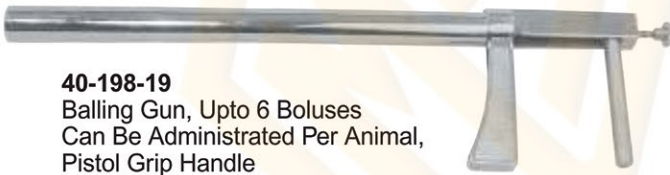

40-183-18
Tooth Forceps

40-184-18
Single Joint
Rongeur 7" s/s

40-185-18
Compound Rongeur

40-195-18
Tooth Elevator Set

BALLING GUNS

40-196-19
Stomach Pump

40-197-19
Stomach Pump

40-198-19
Balling Gun, Upto 6 Boluses
Can Be Administrated Per Animal,
Pistol Grip Handle