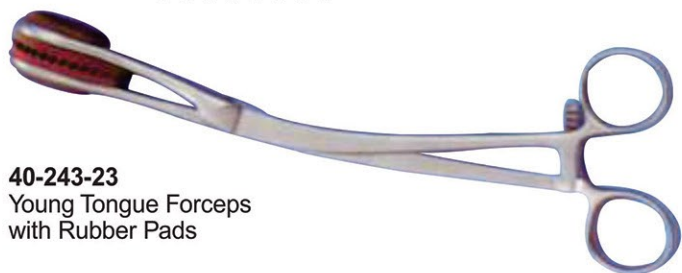

40-241-22
Olsen Hegar Needle
Holder Tungstene Jaws

40-242-22
Gynecological Instruments

40-242-22A
Polansky Vaginal Speculum
with 3 Blades Has butterfly screws
with two blades on top.

40-242-22B
Killian Vaginal Speculum
for Dogs Has set screw and
3 1/2" blades.

SURGICAL INSTRUMENTS

MUNTAHA
SURGICAL

40-243-23
Young Tongue Forceps
with Rubber Pads

40-244-23
Baby Tongue Forceps
with Rubber Pads

40-245-23
Doyen Intestinal
Clamp, 23cm

40-246-23
Crile-Wood
Needle Holder, 15cm