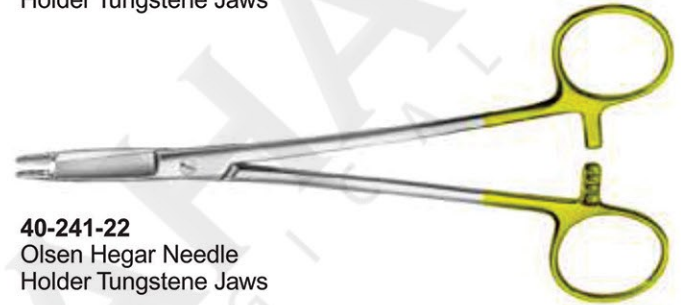

40-233-22
Haemostatic Forceps
T-shaped, 16cm

40-234-22
Metzembbaum Scissors

40-235-22
Mayo Scissors

40-237-22
Weitlaner Retractor

40-238-22
Forceps

40-239-22
Mathieu Needle Holder

40-240-22
Mathieu Needle
Holder Tungstene Jaws

40-241-22
Olsen Hegar Needle
Holder Tungstene Jaws

40-242-22
Gynecological Instruments

40-242-22A
Polansky Vaginal Speculum
with 3 Blades Has butterfly screws
with two blades on top.

40-242-22B
Killian Vaginal Speculum
for Dogs Has set screw and
3 1/2" blades.